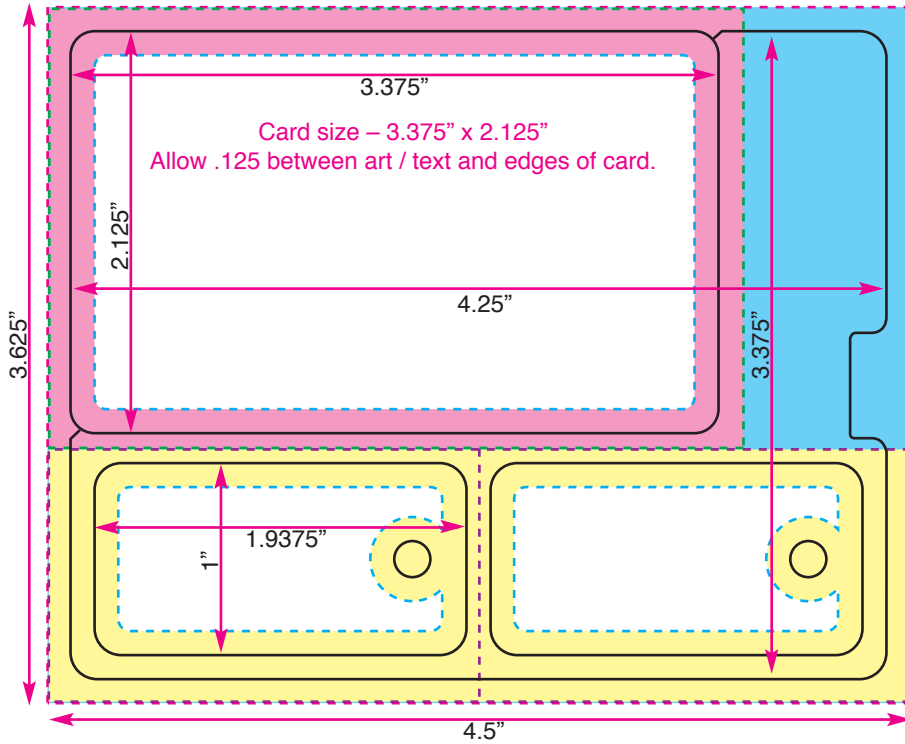

STONEHOUSE

MARKETING SERVICES

2039 Industrial Blvd. • Norman, OK 73069
405 360-5674 • Fax 405 360-6019
stonehousemarketing.com