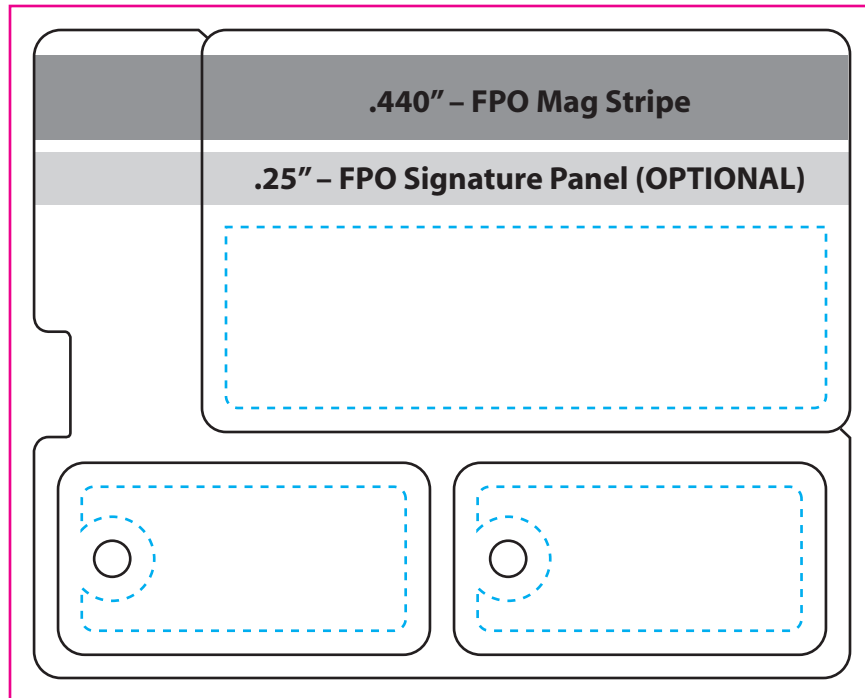

NOTE:
 Please leave all matrix lines on a separate layer

FRONT Patented StoneHouse Standard Split 1 card, 2 keytag

Split Keytag 1.9375" x 1" — Allow .125" bleed from all inside keytag edges and keyhole measuring .1875" (.1875" keyhole .1875" from edge of keytag — left or right side).
 Overall Bleed should fill entire matrix (4.5" x 3.625")
 Finished matrix size: 3.375" x 4.25"

- Copy / Art Limit
- Die Lines for Matrix

BACK

If your order does not require a signature panel, you may begin your text/art .125" from the bottom of the mag