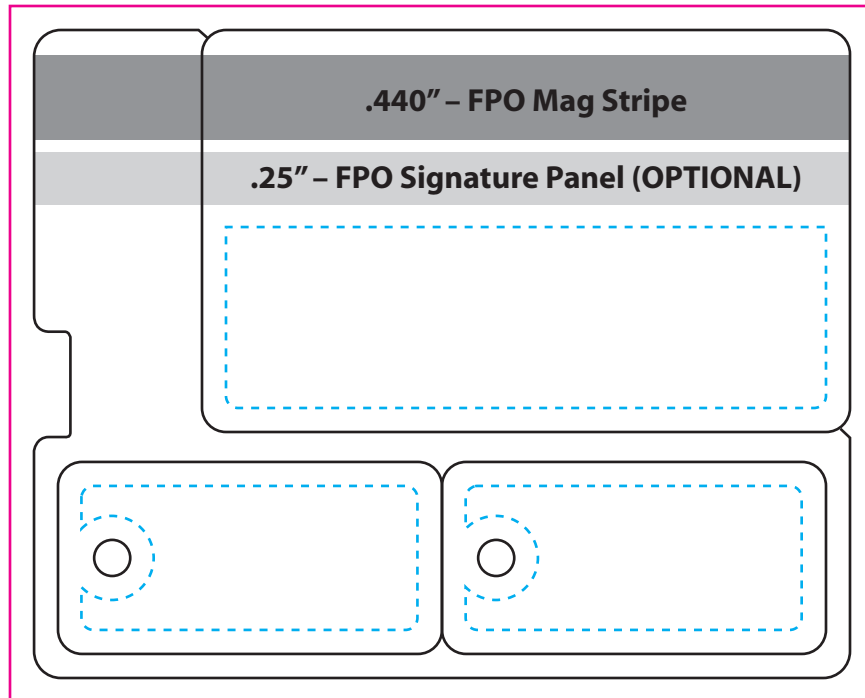

NOTE:
 Please leave all matrix lines on a separate layer

FRONT Patented StoneHouse Standard Split 1 card, 2 keytag

Common Keytag 2" x 1" — Allow .125" bleed from all inside keytag edges and keyhole measuring .1875" (.1875" keyhole .1875" from edge of keytag — left or right side).
 Overall Bleed should fill entire matrix (4.5" x 3.625")
 Finished matrix size: 3.375" x 4.25"

- Copy / Art Limit
- Die Lines for Matrix

BACK

If your order does not require a signature panel, you may begin your text/art .125" from the bottom of the mag