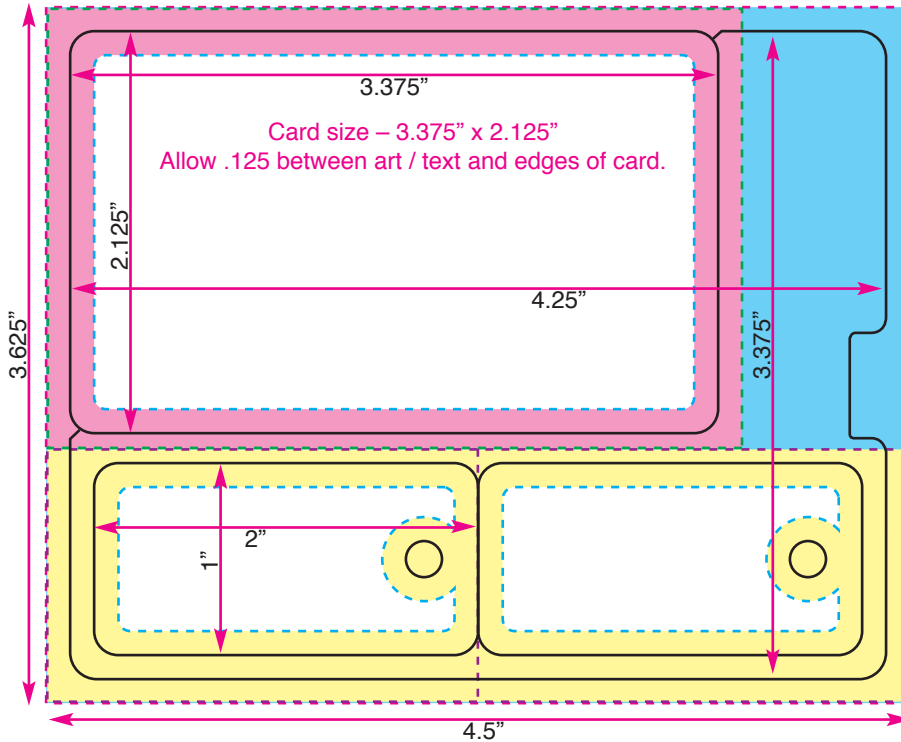

STONEHOUSE

MARKETING SERVICES

2039 Industrial Blvd. • Norman, OK 73069
405 360-5674 • Fax 405 360-6019
stonehousemarketing.com