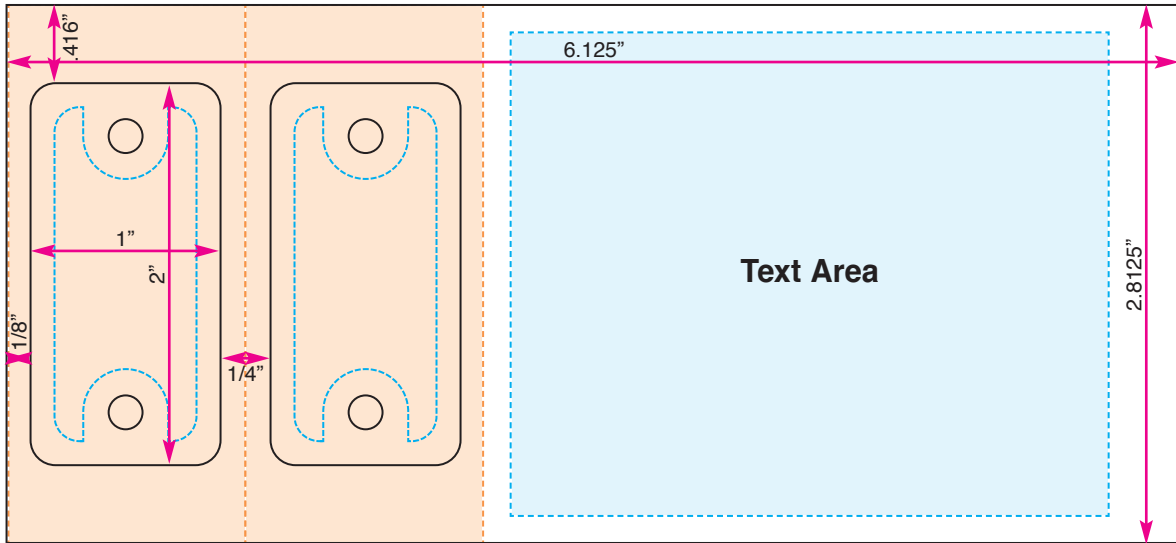

STONEHOUSE

MARKETING SERVICES

2039 Industrial Blvd. • Norman, OK 73069
405 360-5674 • Fax 405 360-6019
stonehousemarketing.com

FRONT

BACK

Mini Slab Mailer — 6.125" w x 2.834" h — 2 keytags

Keytags = 2" w x 1" h (1/8" bleed allowed)

(Keyhole .187" [3/16"] — .187" from die cut matrix)

- Copy / Art Limit
- Keytag Required Bleed
- Die lines for matrix

Please remove all matrix, bleed, and limit lines before "flattening" or "rasterizing" art work.