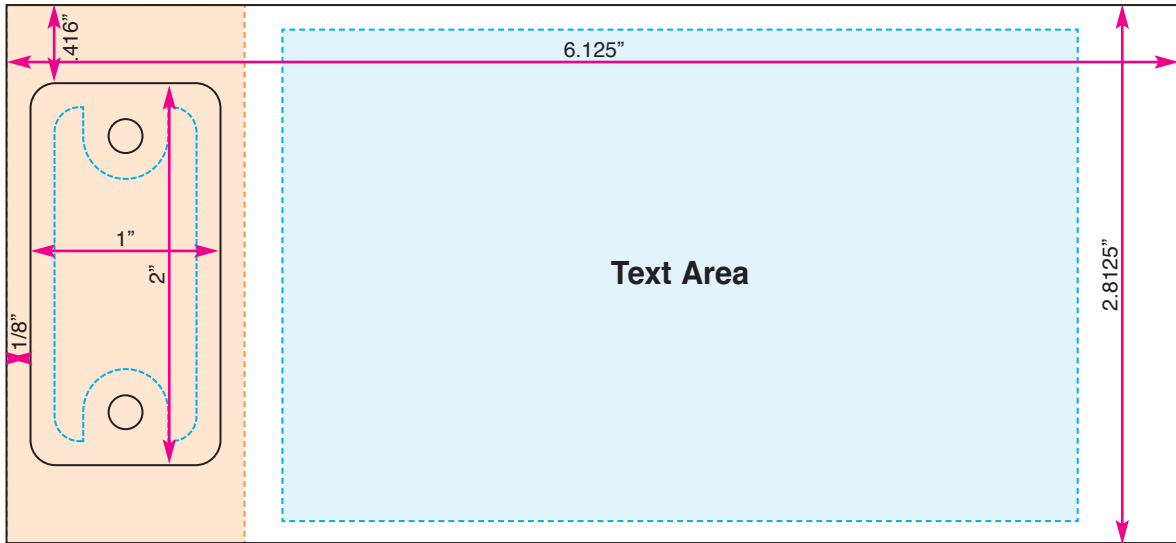

STONEHOUSE
MARKETING SERVICES

2039 Industrial Blvd. • Norman, OK 73069
405 360-5674 • Fax 405 360-6019
stonehousemarketing.com

FRONT

BACK

Mini Slab Mailer — 6.125" w x 2.8125" h — 1 keytag

Keytags = 2" w x 1" h (1/8" bleed allowed)

(Keyhole .187" [3/16"] — .187" from die cut matrix)

--- Copy / Art Limit

--- Keytag Required Bleed

— Die lines for matrix

Please remove all matrix, bleed, and limit lines before "flattening" or "rasterizing" art work.