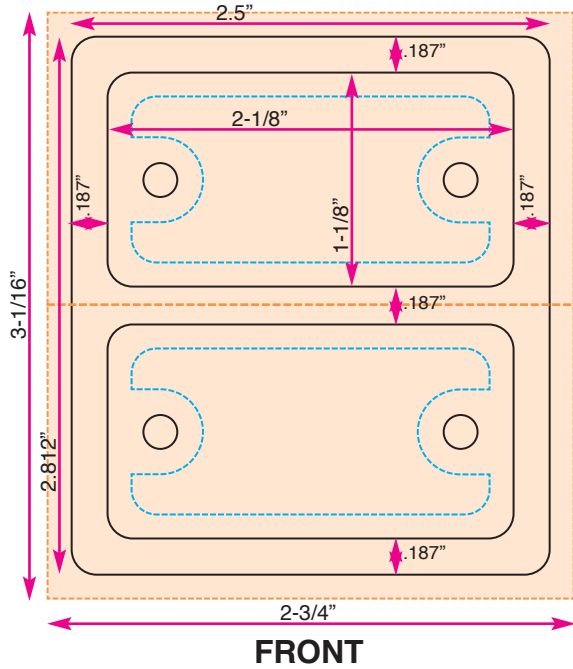

**STONEHOUSE**  
MARKETING SERVICES

2039 Industrial Blvd. • Norman, OK 73069  
405 360-5674 • Fax 405 360-6019  
stonehousemarketing.com

**BACK**

**Keytag Pairs in Frame (Custom for 75 Ton)**

Keytags = 2-1/8" w x 1-1/8" h (1/8" bleed allowed)

(Left or right) Keyhole .1875" [3/16"] — .1875" from die cut matrix)

Frame = 2.5" w x 2.812" h

- Copy / Art Limit
- Keytag Required Bleed
- Die lines for matrix

**Please remove all matrix, bleed, and copy/art limit lines  
before "flattening" or "rasterizing" art work.**