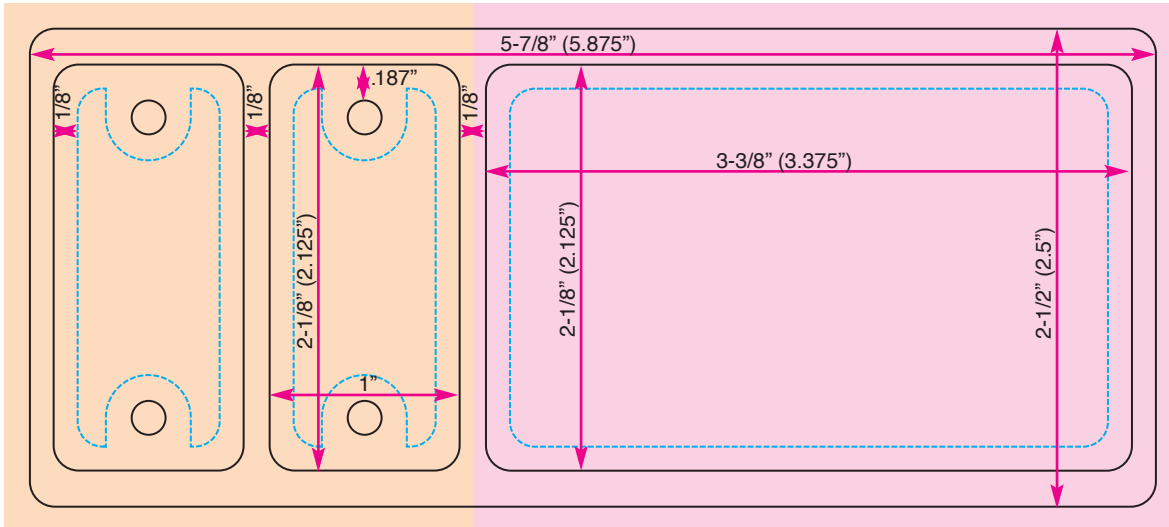

STONEHOUSE

MARKETING SERVICES

2039 Industrial Blvd. • Norman, OK 73069
 405 360-5674 • Fax 405 360-6019
 stonehousemarketing.com

FRONT

BACK

Dollar Bill Matrix = 5-7/8" w x 2-1/2" h — .125" radius

CR80 = 3.375" w x 2.125" h — .125" radius

Keytags = 1" w x 2-1/8" h — .125" corner radius — Keyhole .1875" [3/16"]
 — .1875" from keytag edge die matrix

- Copy / Art Limit (1/8")
- CR80 Required Bleed (1/8")
- Keytag Required Bleed (1/8")
- Die Lines for Matrix

Please remove all die/matrix/bleed lines before flattening or rasterizing art work.