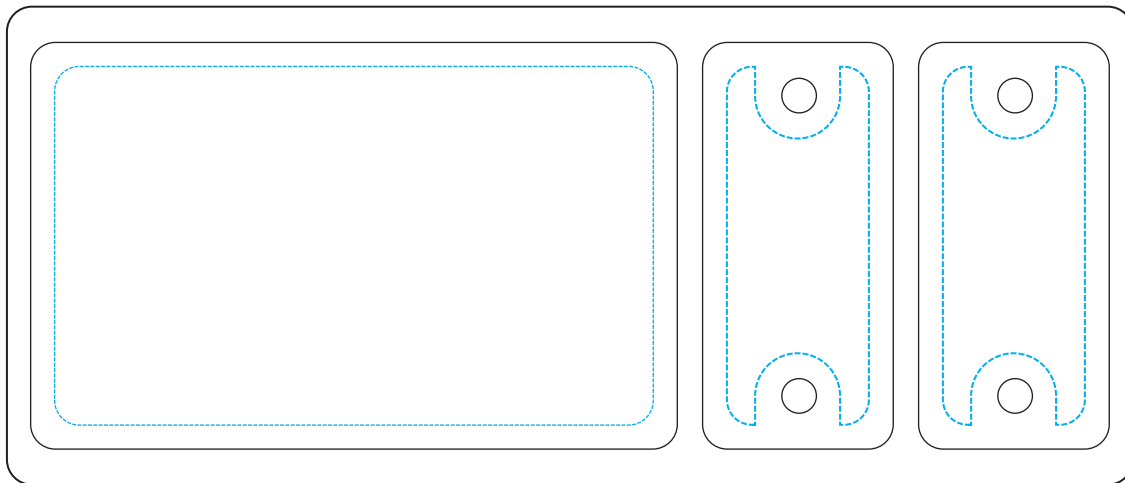

STONEHOUSE

MARKETING SERVICES

2039 Industrial Blvd. • Norman, OK 73069
 405 360-5674 • Fax 405 360-6019
 stonehousemarketing.com

FRONT

BACK

Dollar Bill Matrix = 5-7/8" w x 2-1/2" h — .125" radius

CR80 = 3.375" w x 2.125" h — .125" radius

Keytags = 1" w x 2-1/8" h — .125" corner radius — Keyhole .1875" [3/16"]
 — .1875" from keytag edge die matrix

- Copy / Art Limit (1/8")
- CR80 Required Bleed (1/8")
- Keytag Required Bleed (1/8")
- Die Lines for Matrix

Please remove all die/matrix/bleed lines before flattening or rasterizing art work.