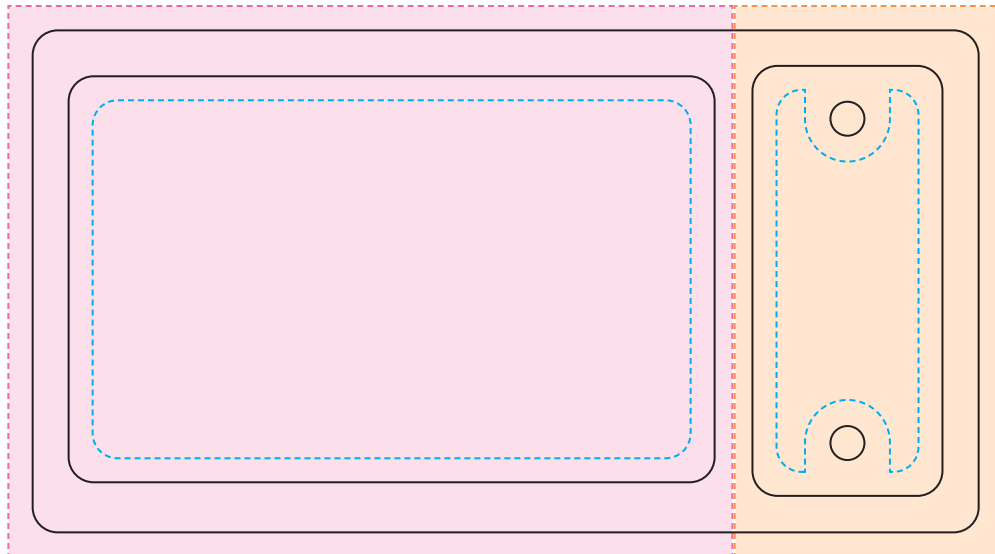

STONEHOUSE

MARKETING SERVICES

2039 Industrial Blvd. • Norman, OK 73069
405 360-5674 • Fax 405 360-6019
stonehousemarketing.com

FRONT

BACK

Dollar Bill Matrix — 1 card, 1 keytag
4-15/16" w x 2-5/8" h — .125" radius
CR80 = 3.375" w x 2.125" h — .125" radius
Keytag = 2-1/4" w x 1" h — .125" corner radius —
Keyhole .187" [3/16"] — .187" from keytag edge die matrix

- Copy / Art Limit (1/8")
- CR80 Required Bleed (1/8")
- Keytag Required Bleed (1/8")
- Die Lines for Matrix

Please remove all die/matrix/bleed lines before flattening or rasterizing art work.