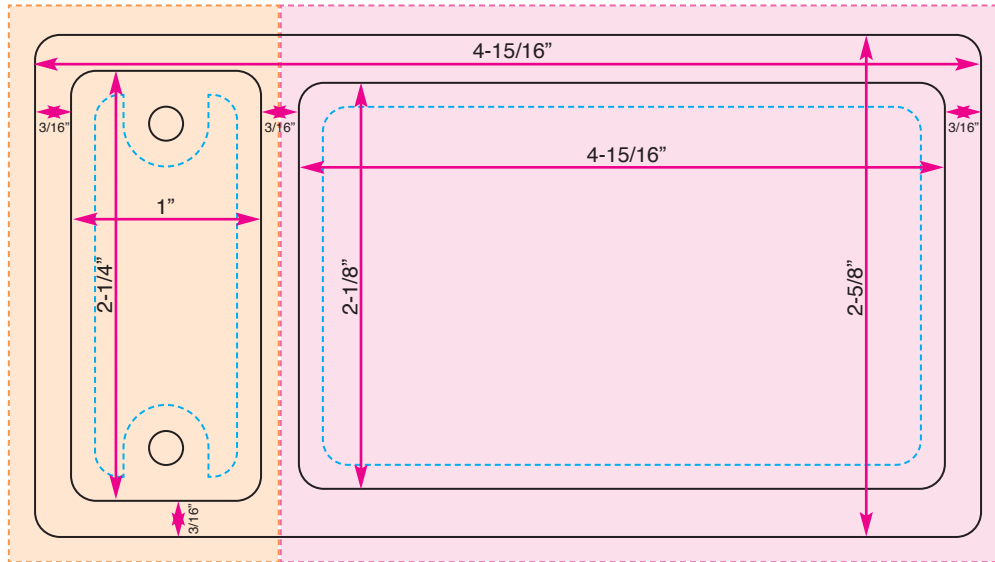

STONEHOUSE

MARKETING SERVICES

2039 Industrial Blvd. • Norman, OK 73069
405 360-5674 • Fax 405 360-6019
stonehousemarketing.com

FRONT

BACK

Dollar Bill Matrix — 1 card, 1 keytag
4-15/16" w x 2-5/8" h — .125" radius
CR80 = 3.375" w x 2.125" h — .125" radius
Keytag = 2-1/4" w x 1" h — .125" corner radius —
Keyhole .187" [3/16"] — .187" from keytag edge die matrix

- Copy / Art Limit (1/8")
- CR80 Required Bleed (1/8")
- Keytag Required Bleed (1/8")
- Die Lines for Matrix

Please remove all die/matrix/bleed lines before flattening or rasterizing art work.