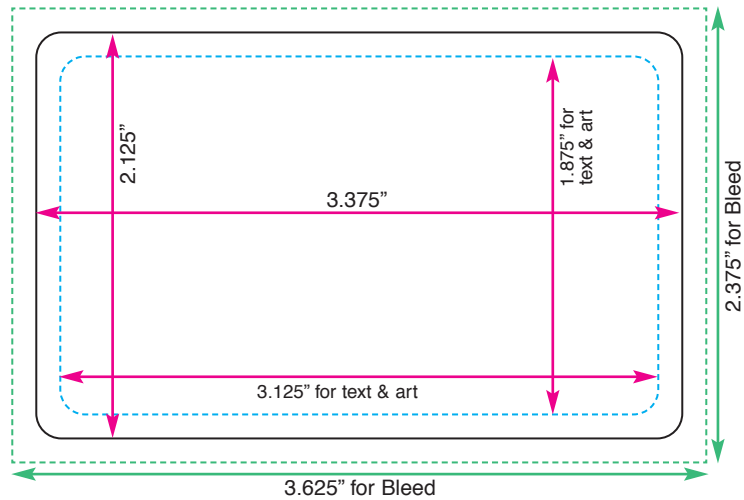

STONEHOUSE

MARKETING SERVICES

2039 Industrial Blvd. • Norman, OK 73069
405 360-5674 • Fax 405 360-6019
stonehousemarketing.com

CR80 CARD — FRONT

CR80 card dimensions — 3.375" x 2.125"
(.125" corner radius)

Bleed extends .125" (more if possible)
Allow .125" clearance space for art and text
on inside card edges to allow for die cut.

- Copy / Art Limit
- CR80 Required Bleed Area
- Die lines for matrix

**Please remove all matrix lines before “flattening”
or “rasterizing” art work as an .eps.**

BACK

Allow .125" clearance space for art and text
on inside card edges to allow for die cut & mag stripe.

- Copy / Art Limit
- Die lines for matrix